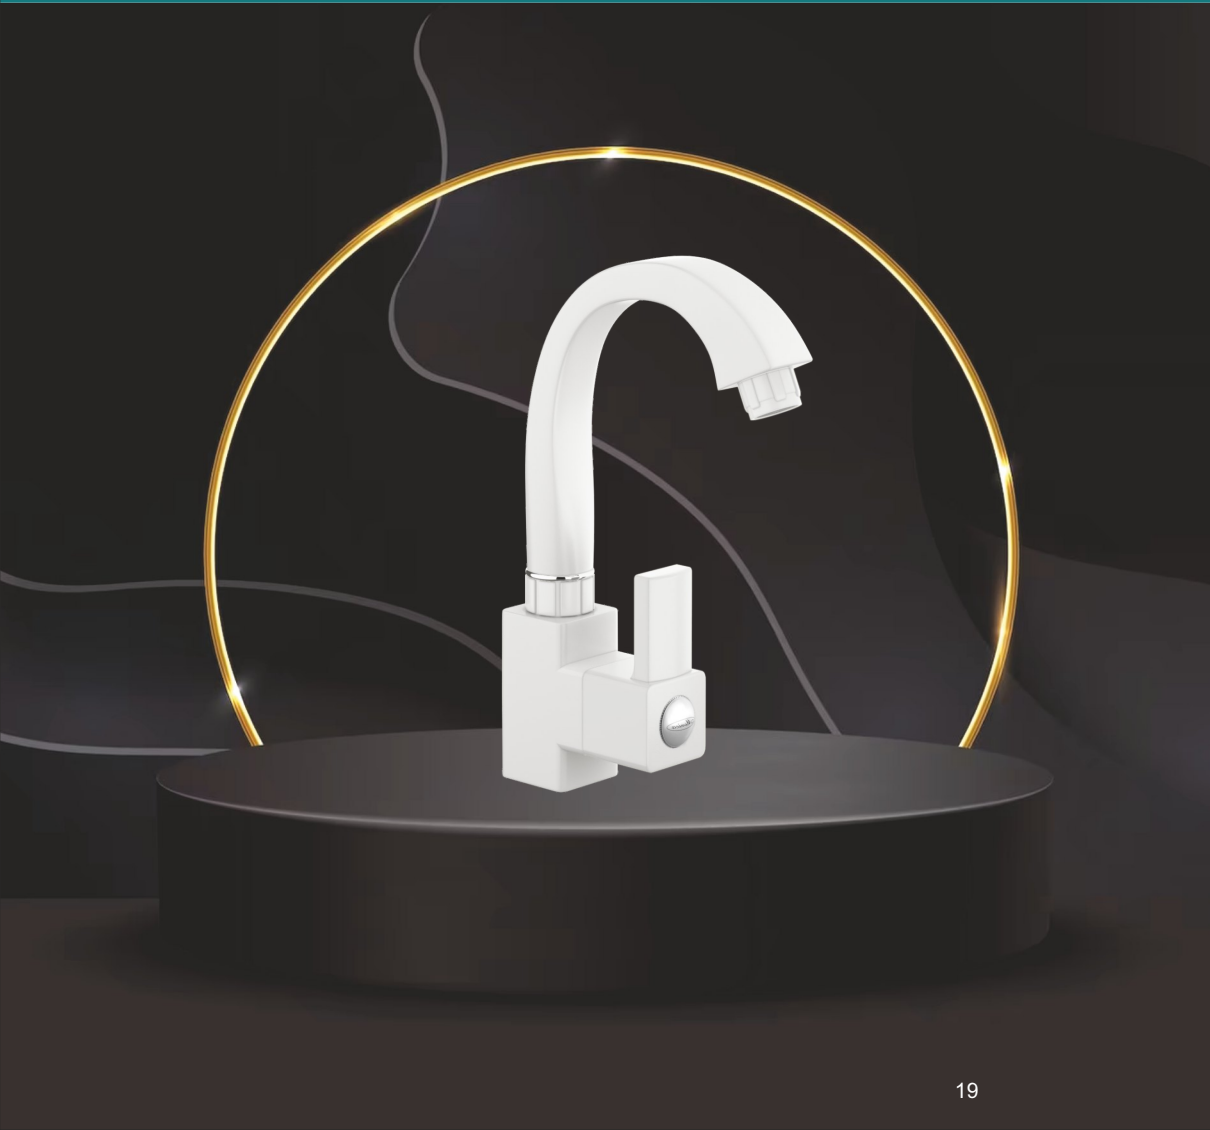

Swan Sink Cock with Flange
Cat No.: PUSS-099
S.Box: 18 Pcs. | M.Box: 162 Pcs.

Specially Design
S.S.-304 Insert to
Give Extra Strength

JAVA

P.T.M.T.
(Ceramic Spindle)