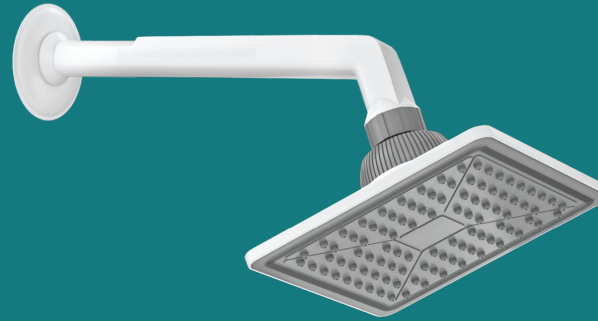

SHOWERS

NEW

Colour Available

Square Shower **A**
(4.5" x 4.5")

Cat No.: SQS-211

S.Box: 2 Pcs. | M.Box: 140 Pcs.